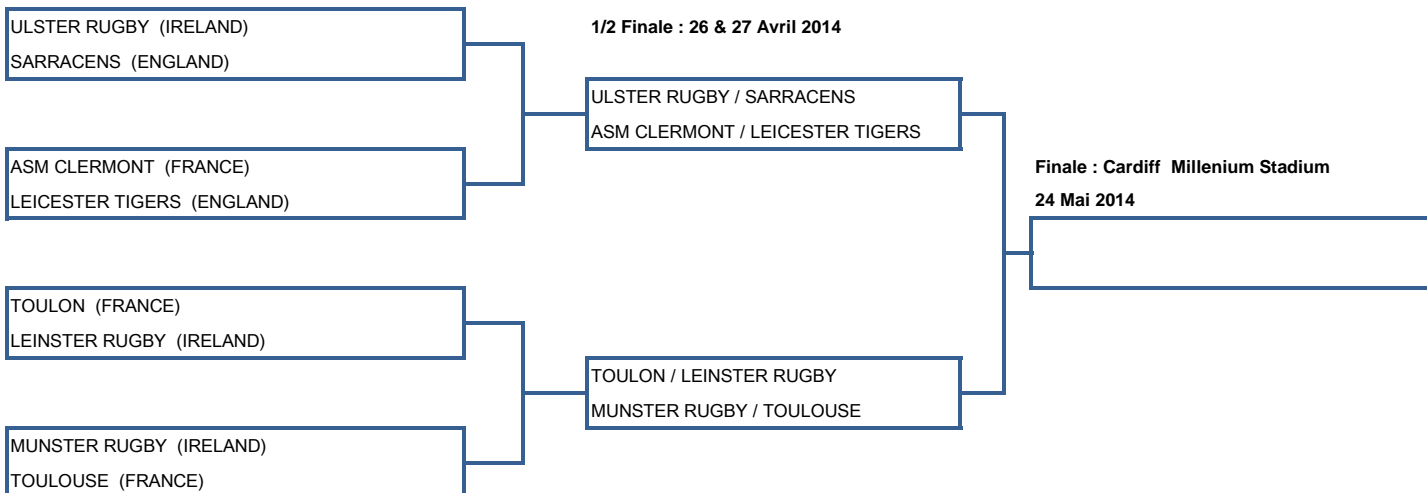

1/4 Finale : 5 & 6 Avril 2014

	Equipe	Pays	Poule	Class. Poule	Points	Essais Marqués	Essais Concédés	Points Marqués	Points Concédés	Dif
1	ULSTER RUGBY	IRELAND	5	1	26	17	4	179	62	117
2	ASM CLERMONT	FRANCE	4	1	24	17	5	139	69	70
3	TOULON	FRANCE	2	1	24	15	10	170	104	66
4	MUNSTER RUGBY	IRELAND	6	1	23	19	6	161	77	84
5	TOULOUSE	FRANCE	3	1	23	16	4	143	63	80
6	LEINSTER RUGBY	IRELAND	1	1	22	16	7	152	66	86
7	LEICESTER TIGERS	ENGLAND	5	2	21	16	9	159	112	47
8	SARRACENS	ENGLAND	3	2	20	29	5	217	74	143
9	NORTHAMPTON SAINTS	ENGLAND	1	2	17	11	10	107	104	3
10	HARLEQUINS	ENGLAND	4	2	16	12	12	126	103	23
11	GLOUCESTER RUGBY	ENGLAND	6	2	14	13	10	113	114	-1
12	CARDIFF BLUES	WALES	2	2	14	10	14	119	148	-29
13	CONNACHT	IRELAND	3	3	13	7	20	101	147	-46
14	EXETER CHIEF	ENGLAND	2	3	12	11	14	118	123	-5
15	EDINBURGH RUGBY	SCOTLAND	6	3	12	10	17	104	141	-37
16	MONTPELLIER	FRANCE	5	3	11	14	11	121	124	-3
17	SCARLETS	WALES	4	3	11	11	16	122	150	-28
18	CASTRES OLYMPIQUE	FRANCE	1	3	9	5	6	78	104	-26
19	GLASGOW WARRIORS	SCOTLAND	2	4	11	12	10	98	130	-32
20	PERPIGNAN	FRANCE	6	4	7	10	19	112	158	-46
21	RACING METRO 92	FRANCE	4	4	7	5	12	66	131	-65
22	OSPREYS	WALES	1	4	5	3	12	75	138	-63
23	BENETTON TREVISE	ITALY	5	4	0	2	25	41	202	-161
24	ZEBRE	ITALY	3	4	0	2	25	33	210	-177

Qualifié 1/4 Finale - Domicile

Qualifié 1/4 Finale - Extérieur

Qualifié 1/4 Finale - AMLIN Challenge Cup