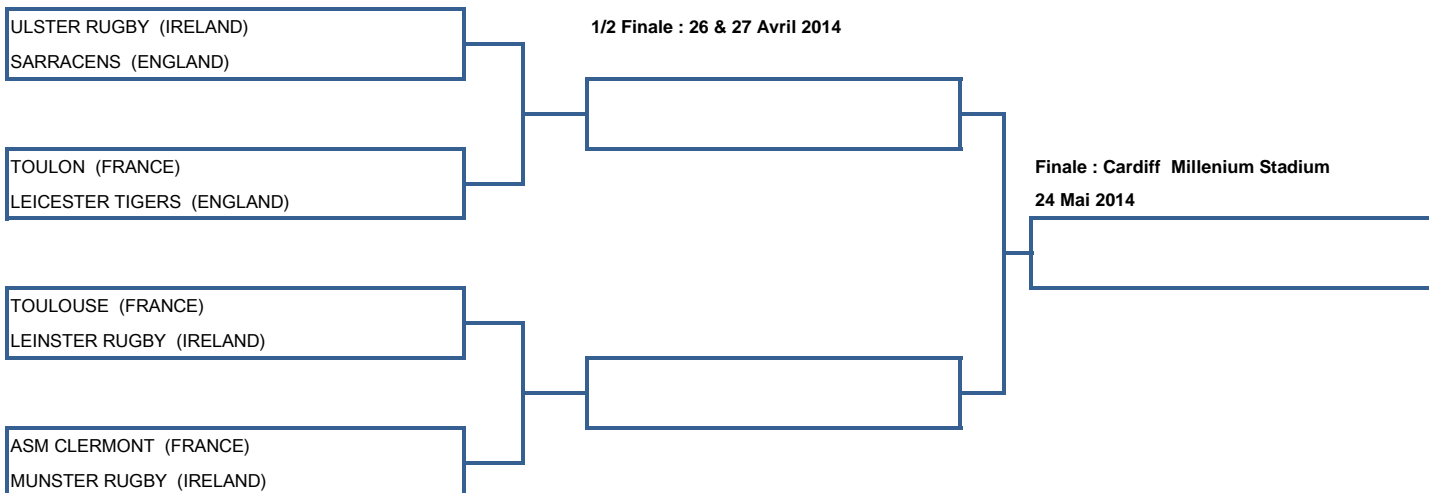

*: Avant la dernière journée

1/4 Finale : 5 & 6 Avril 2014

	Equipe	Pays	Poule	Class. Poule	Points	Essais Marqués	Essais Concédés	Points Marqués	Points Concédés	Dif
1	ULSTER RUGBY	IRELAND	5	1	22	16	3	157	43	114
2	TOULON	FRANCE	2	1	20	15	9	155	96	59
3	TOULOUSE	FRANCE	3	1	19	15	4	127	57	70
4	ASM CLERMONT	FRANCE	4	1	19	13	5	111	66	45
5	MUNSTER RUGBY	IRELAND	6	1	18	13	6	123	71	52
6	LEINSTER RUGBY	IRELAND	1	1	17	11	7	116	63	53
7	LEICESTER TIGERS	ENGLAND	5	2	20	15	8	140	90	50
8	SARRACENS	ENGLAND	3	2	15	18	5	153	68	85
9	NORTHAMPTON SAINTS	ENGLAND	1	2	13	10	10	94	101	-7
10	CARDIFF BLUES	WALES	2	2	13	9	13	106	129	-23
11	EDINBURGH RUGBY	SCOTLAND	6	2	12	10	11	98	103	-5
12	HARLEQUINS	ENGLAND	4	2	12	9	9	104	83	21
13	CONNACHT	IRELAND	3	3	13	7	9	95	83	12
14	GLASGOW WARRIORS	SCOTLAND	2	3	10	11	10	90	115	-25
15	SCARLETS	WALES	4	3	10	8	13	102	128	-26
16	GLOUCESTER RUGBY	ENGLAND	6	3	9	8	8	77	96	-19
17	CASTRES OLYMPIQUE	FRANCE	1	3	9	5	5	75	91	-16
18	MONTPELLIER	FRANCE	5	3	6	10	11	97	118	-21
19	EXETER CHIEF	ENGLAND	2	4	8	10	13	99	110	-11
20	PERPIGNAN	FRANCE	6	4	7	8	14	94	122	-28
21	RACING METRO 92	FRANCE	4	4	7	5	8	63	103	-40
22	OSPREYS	WALES	1	4	5	3	7	72	102	-30
23	BENETTON TREVISE	ITALY	5	4	0	2	21	35	178	-143
24	ZEBRE	ITALY	3	4	0	2	24	27	194	-167

Qualifié 1/4 Finale - Domicile

Qualifié 1/4 Finale - Extérieur

Qualifié 1/4 Finale - AMLIN Challenge Cup