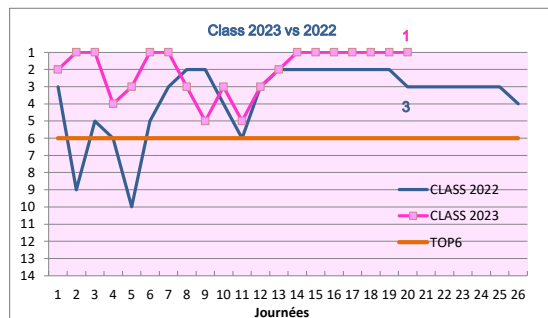

> Déroulement des Fautes

6'	Masivesi Dakuwaqa	P	Penalty - Ruck - Not Releasing
9'	Lasha Macharashvili	P	Scrum - Wheeling
12'	Christopher Tolofua	P	Ruck - Tackler Not Releasing
16'	Clement Castets	F	Scrum - Early Engage
18'	Lasha Macharashvili	P	Scrum - Collapsing
21'	Clement Castets	P	Ruck - Off Feet
23'	Peniasi Dakuwaqa	P	Ruck - Entry
24'	Paul Alo-Emile	P	Other - Obstruction
29'	Christopher Tolofua	P	Scrum - Other Scrum Offence
31'	Arthur Vincent	P	Ruck - Tackler Not Releasing
34'	Clement Castets	P	Scrum - Collapsing
36'	Paul Alo-Emile	P	Tackling - High Tackle
36'	Paul Alo-Emile		Yellow Card
44'	Baptiste Erdocio	P	Scrum - Collapsing
46'	Clement Castets	P	Other - Obstruction
49'	Florian Verhaeghe	P	Lineout - Crossing Line
52'	Titi Lamositele	F	Scrum - Early Engage
53'	Titi Lamositele	P	Scrum - Collapsing
60'	Paul Willemse	P	Ruck - Not Releasing
64'	Paul Willemse		Yellow Card
69'	Arthur Vincent	P	Other - Obstruction
72'	Clement Doumenc	P	Ruck - Not Releasing
76'	Enzo Forletta	P	Scrum - Boring In
78'	Jan Serfontein	P	Offside - Backline
58'	Peniasi Dakuwaqa	P	Ruck - Hands
64'	Sekou Macalou		Yellow Card

> Classement 2023 vs 2022