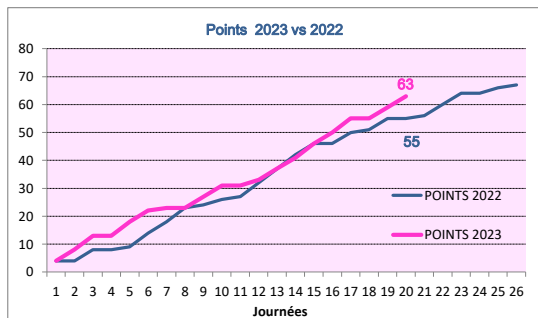

> Déroulement des Fautes

6'	Masivesi Dakuwaqa	P	Penalty - Ruck - Not Releasing
9'	Lasha Macharashvili	P	Scrum - Wheeling
12'	Christopher Tolofua	P	Ruck - Tackler Not Releasing
16'	Clement Castets	F	Scrum - Early Engage
18'	Lasha Macharashvili	P	Scrum - Collapsing
21'	Clement Castets	P	Ruck - Off Feet
23'	Peniasi Dakuwaqa	P	Ruck - Entry
24'	Paul Alo-Emile	P	Other - Obstruction
29'	Christopher Tolofua	P	Scrum - Other Scrum Offence
31'	Arthur Vincent	P	Ruck - Tackler Not Releasing
34'	Clement Castets	P	Scrum - Collapsing
36'	Paul Alo-Emile	P	Tackling - High Tackle
36'	Paul Alo-Emile		Yellow Card
44'	Baptiste Erdocio	P	Scrum - Collapsing
46'	Clement Castets	P	Other - Obstruction
49'	Florian Verhaeghe	P	Lineout - Crossing Line
52'	Titi Lamositele	F	Scrum - Early Engage
53'	Titi Lamositele	P	Scrum - Collapsing
60'	Paul Willemse	P	Ruck - Not Releasing
64'	Paul Willemse		Yellow Card
69'	Arthur Vincent	P	Other - Obstruction
72'	Clement Doumenc	P	Ruck - Not Releasing
76'	Enzo Forletta	P	Scrum - Boring In
78'	Jan Serfontein	P	Offside - Backline
58'	Peniasi Dakuwaqa	P	Ruck - Hands
64'	Sekou Macalou		Yellow Card

> Classement 2023 vs 2022